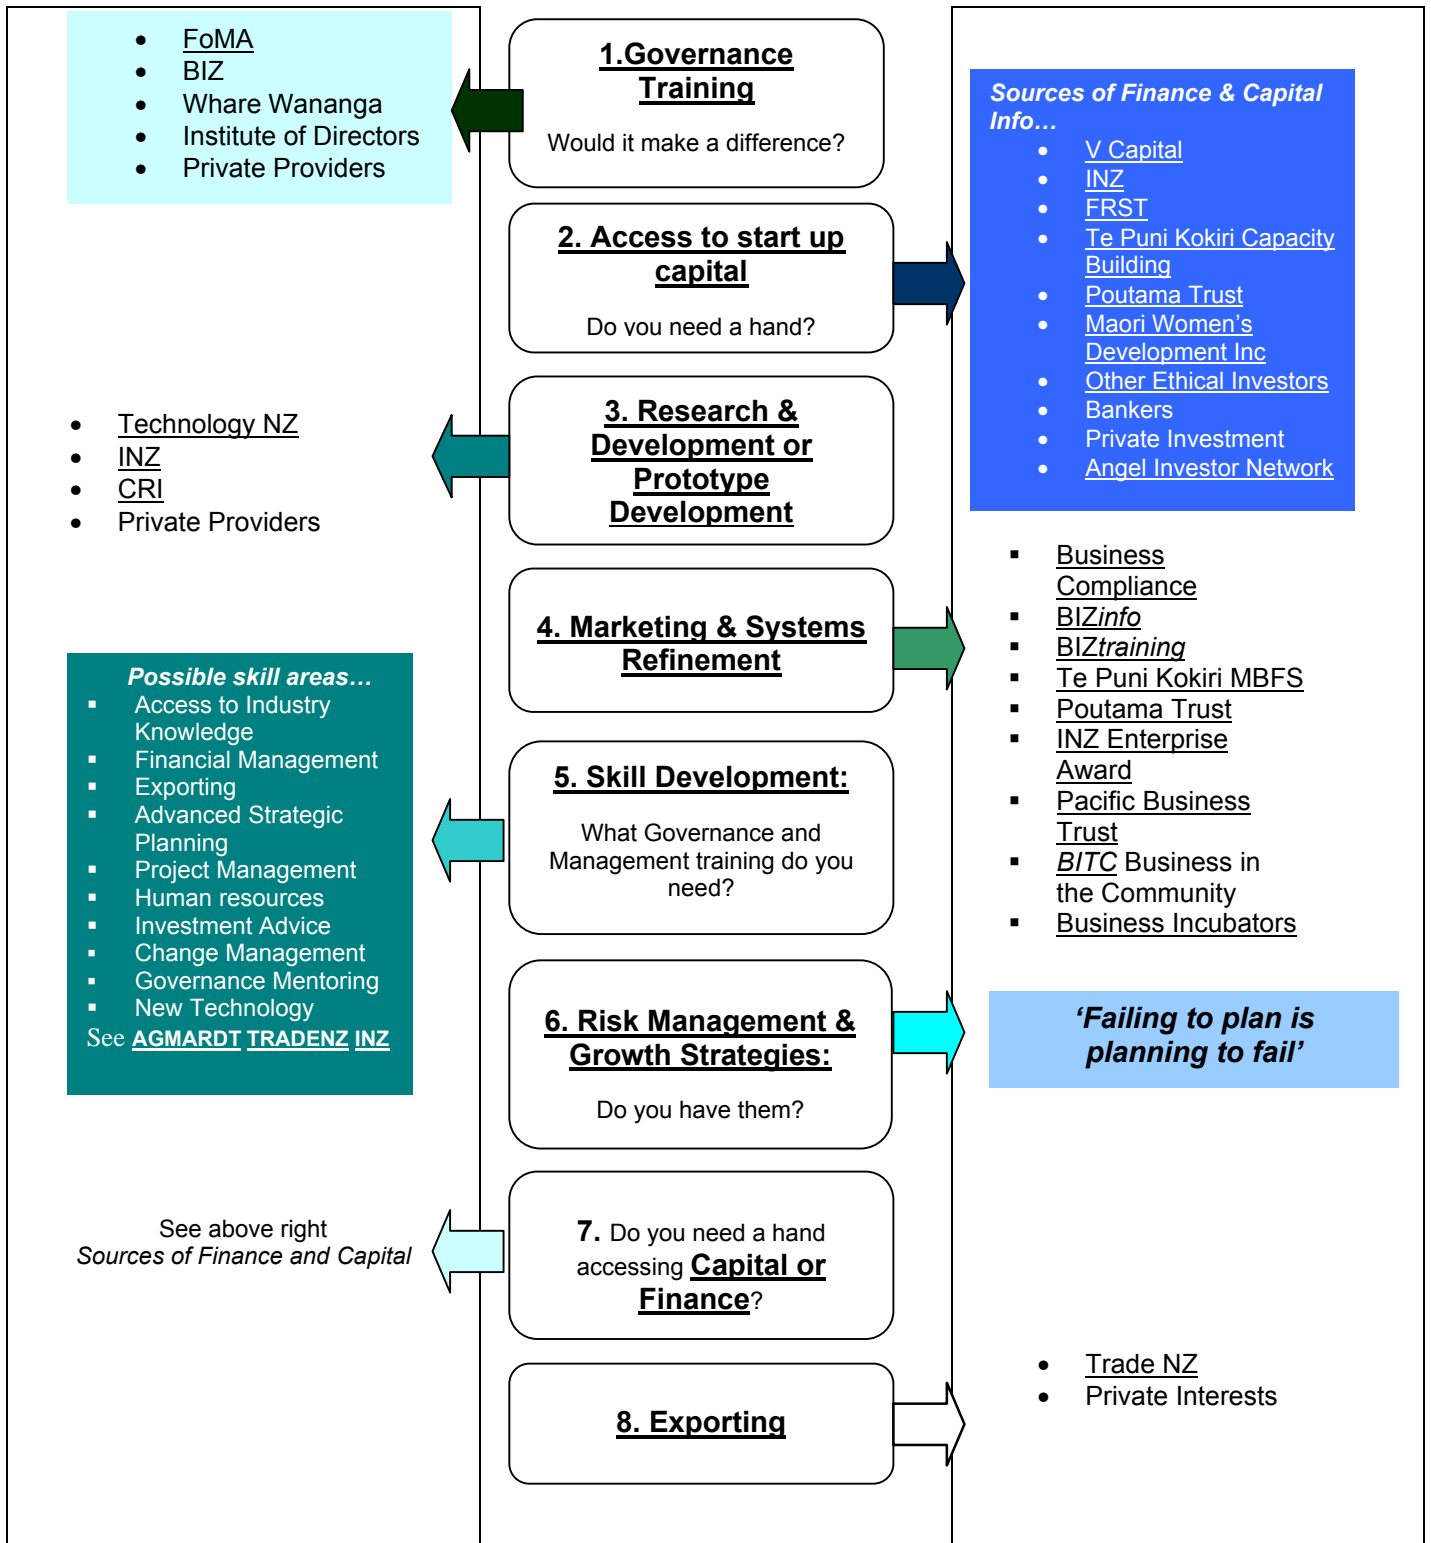

# FoMA Maori Land and Resource Star Chart 2

Use this huarahi /pathway to identify the resources available to assist you  
Then refer to the Directory for more detail on each provider underlined

Note: These star charts are guidelines only. The hard work is now over to you.

***Whaia te Pae Tawhiti Kia Tata, Whaia te Pae Tata Whakamoua kia Tina!***